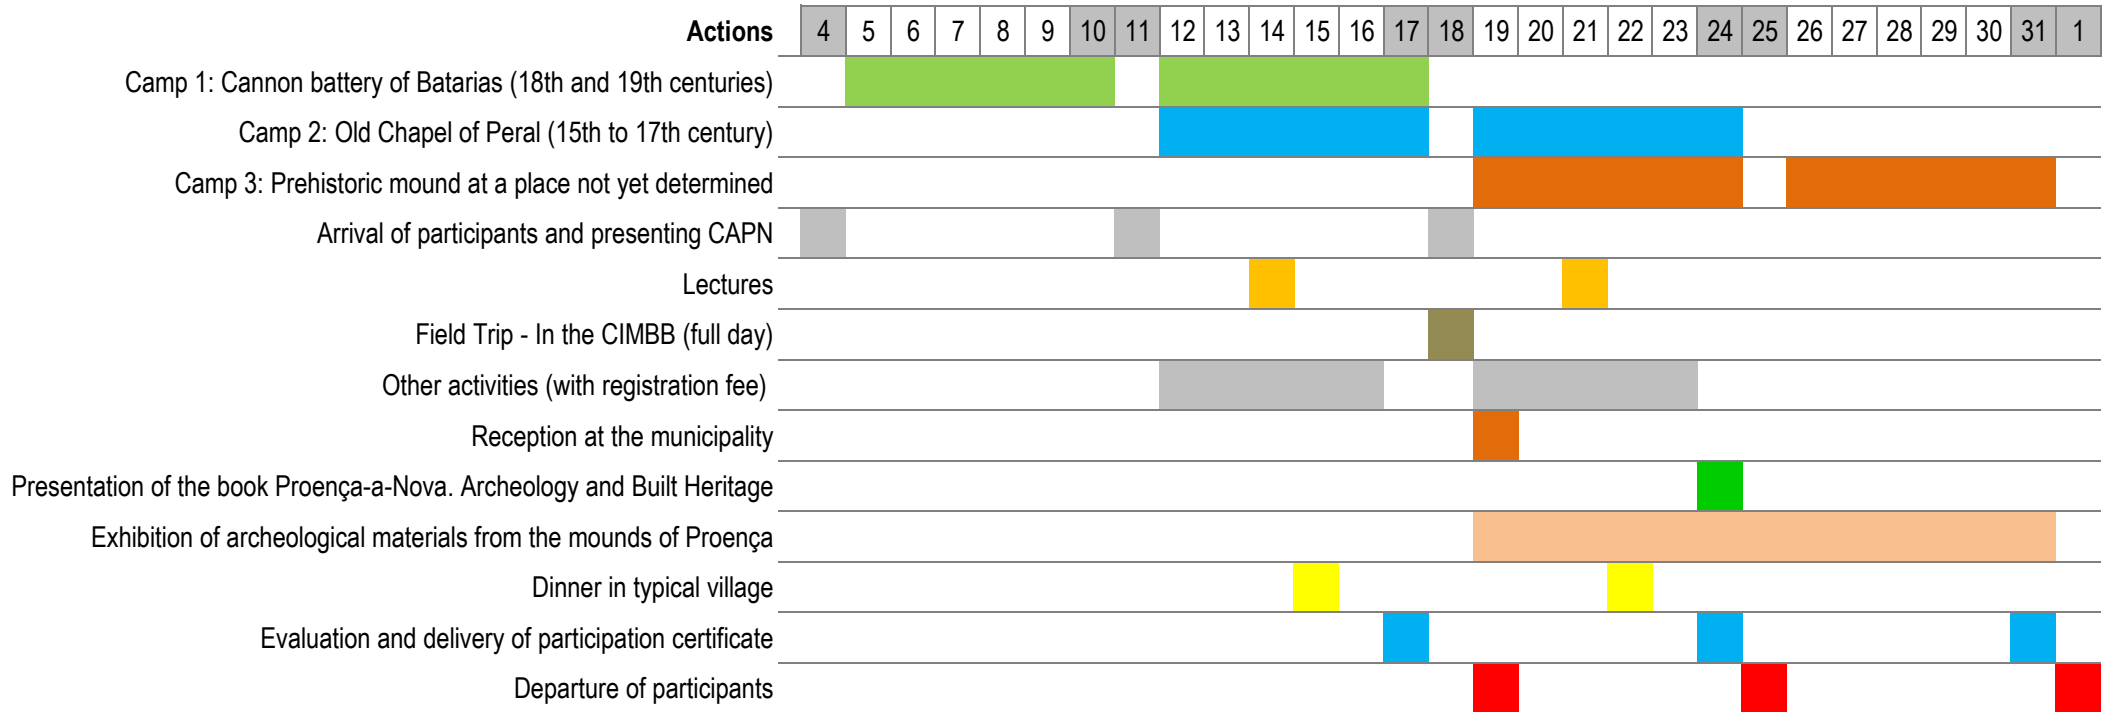

Proença-a-Nova International Archaeological Field Camp

2021

Campo Arqueológico de Proença-a-Nova

Calendar of Summer Campaign

July 2021

Camps timetable (summer)

- Breakfast (starting at) 5:30am
- Departure for field 6:00am
- Morning break midmorning
- Lunch 2:00pm
- Lunch (sunday) 1:00pm
- Dinner 8:30pm

Actions timetable (summer)

- Presenting CAPN 4:00pm
- Field work (excavation) 6:30am to 1:00pm
- Lectures (to confirm) 6:00pm
- Field trip (to confirm) 7:00am to 6:00pm
- Dinner in typical village (to confirm) 8:00pm
- Balance and evaluation 5:00pm